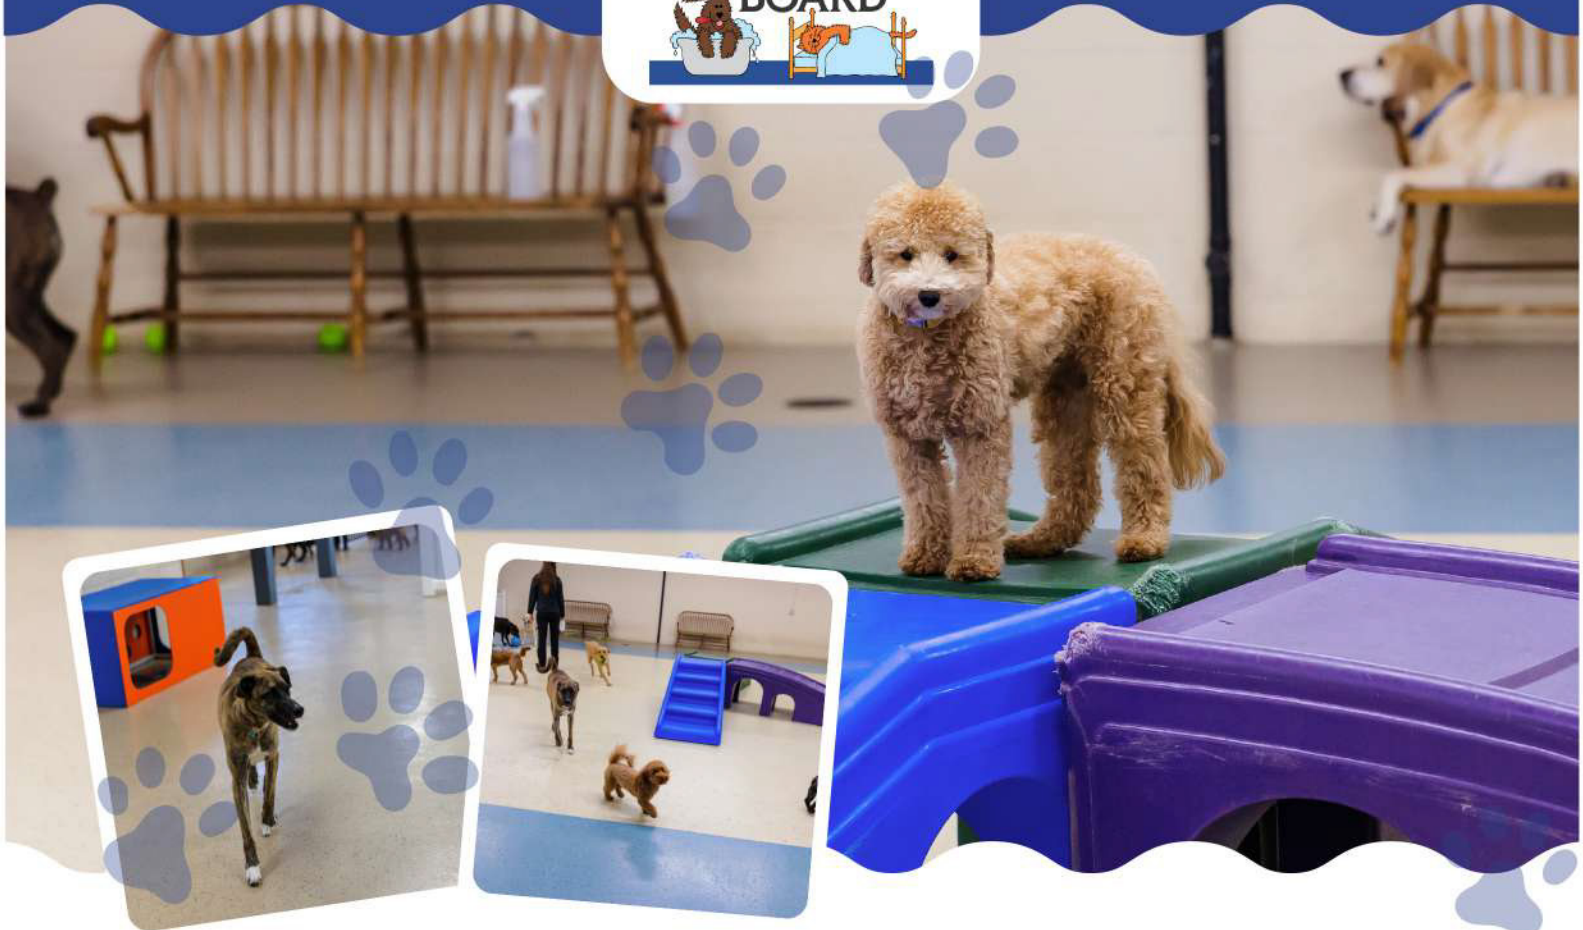

River Valley

GROOM & BOARD

DOGGY DAYCARE AT RIVER VALLEY

Two 2.5-hour playgroups per day with nap time and lunch in-between. Drop your buddy off in the morning and return in the afternoon to pick up your exercised, refreshed, and rested dog!